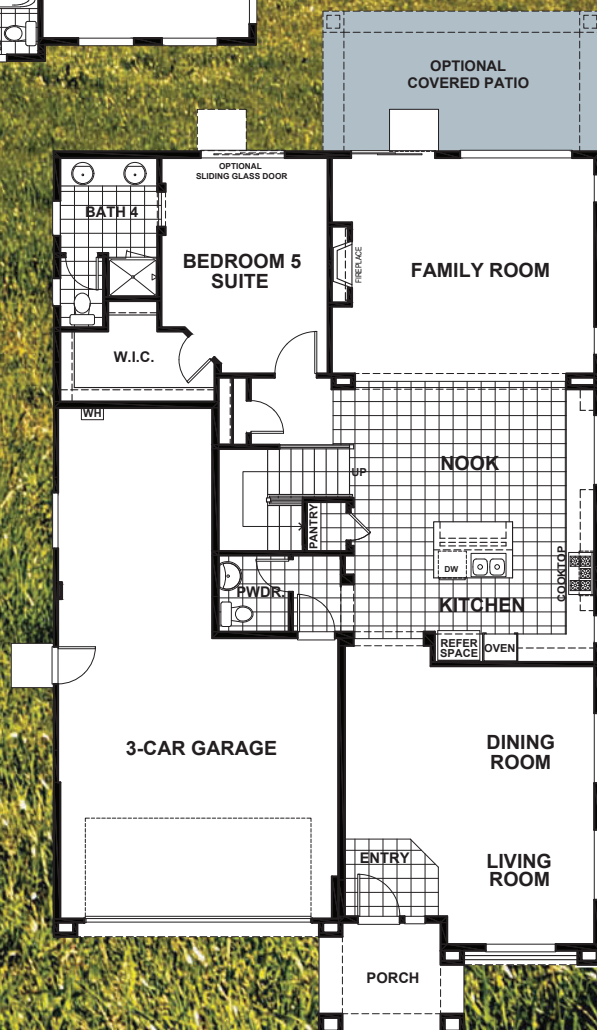

Second Floor

First Floor

DOLORES

Approximately 3,524 sq. Ft
 5 Bedrooms | 4.5 bathrooms
Optional covered patio

A

B

C

Seeano Homes reserves the right to modify features, specifications, plans, elevations and pricing without notice and/or obligation. Standards and optional and specifications vary per plan type. All square footage is approximate. Not all features are available in all areas. Entry, porches, ceilings, window sizes and well configurations vary per plan and elevation. All renderings, maps, displays and handouts are for illustrative purposes only and may not accurately depict the actual condition of the item being represented. See our sales representatives for details. Prices subject to change without notice. 2017 © GRE-HOMES-3331