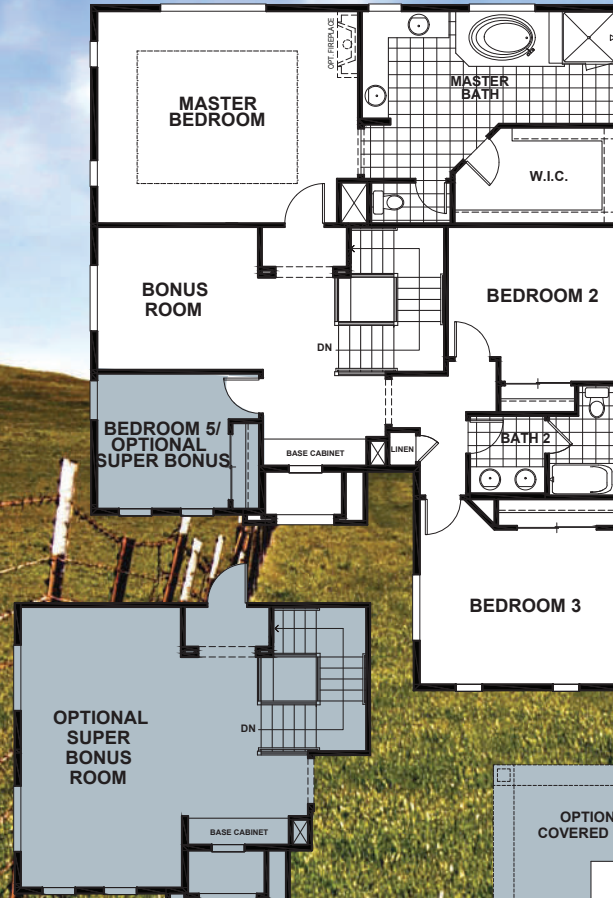

CASTRO

Approximately 3,130 sq. Ft
5 Bedrooms | 3 bathrooms

Optional covered patio

Optional super bonus in lieu of bed 5

A

B

C

Second Floor

First Floor

See also: HomeSite reserves the right to modify features, specifications, plans, elevations and pricing without notice and/or obligation. Standards and optional and specifications vary per plan type. All square footage is approximate. Not all features are available in all areas. Entry, closets, ceiling, window, and door materials may vary. All dimensions, areas, displays and materials are for illustration purposes only and may not accurately depict the actual product of the item being represented. See our sales representatives for details. Prices subject to change without notice. © 2017. © DPH0015313351.