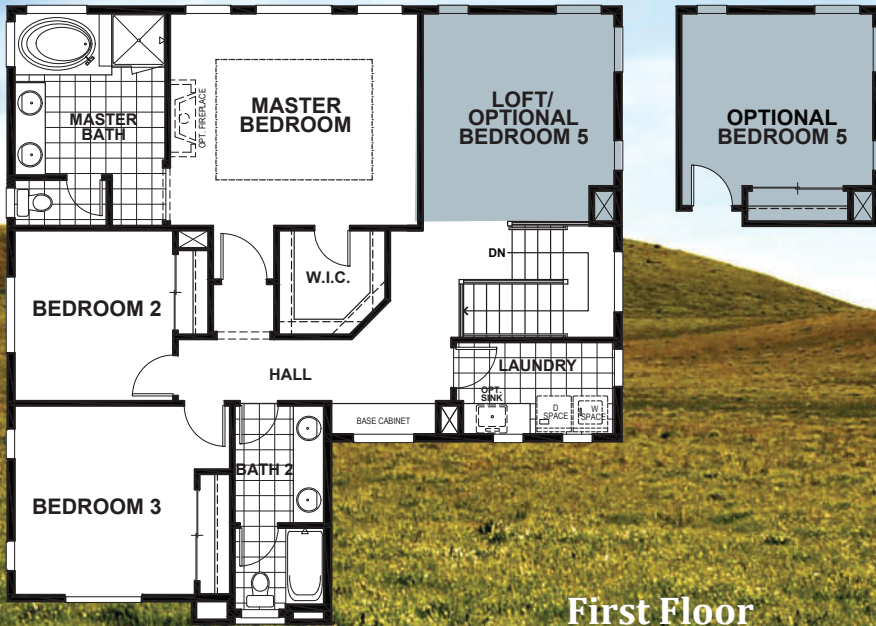

Second Floor

First Floor

BREDON

Approximately 2,679 sq. Ft
4 Bedrooms | 3 bathrooms

*Optional covered patio
Optional bedroom In lieu of loft*

A

B

C