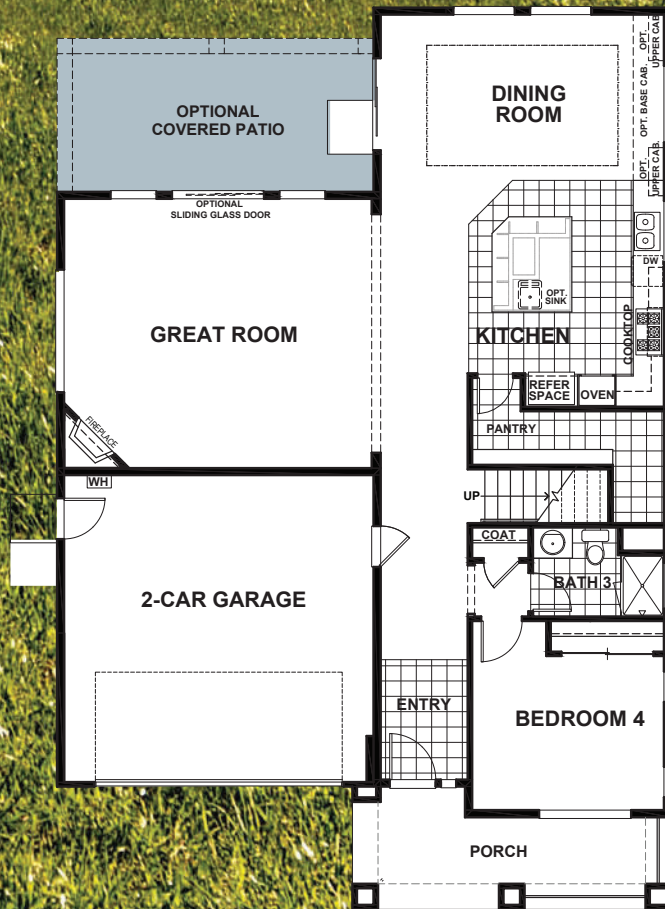

Second Floor

First Floor

BREDON

Approximately 2,679 sq. Ft
4 Bedrooms | 3 bathrooms

*Optional covered patio
Optional bedroom In lieu of loft*

A

B

C