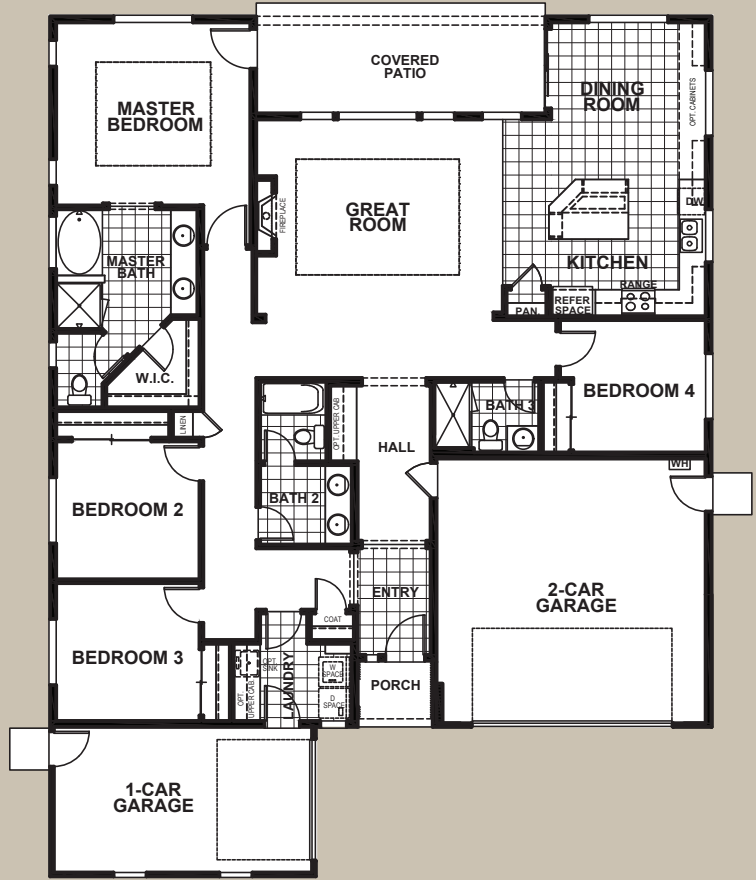

Burdock

2,074 SQ. FT.
4 BEDS / 3 BATHS

A

B

C

Seno Homes reserves the right to modify features, specifications, plans, elevations and pricing without notice and/or obligation. Standards and optional and specifications vary by market. All prices are approximate. Not all features are available in all plans. Entry, porches, ceilings, window sizes and wall configurations vary per plan and elevation. All renderings, maps and illustrations are for illustration purposes only and may not accurately depict the actual condition of the item being represented. See our sales representatives for details. Prices subject to change without notice. © 2001 CalBRE#01519331