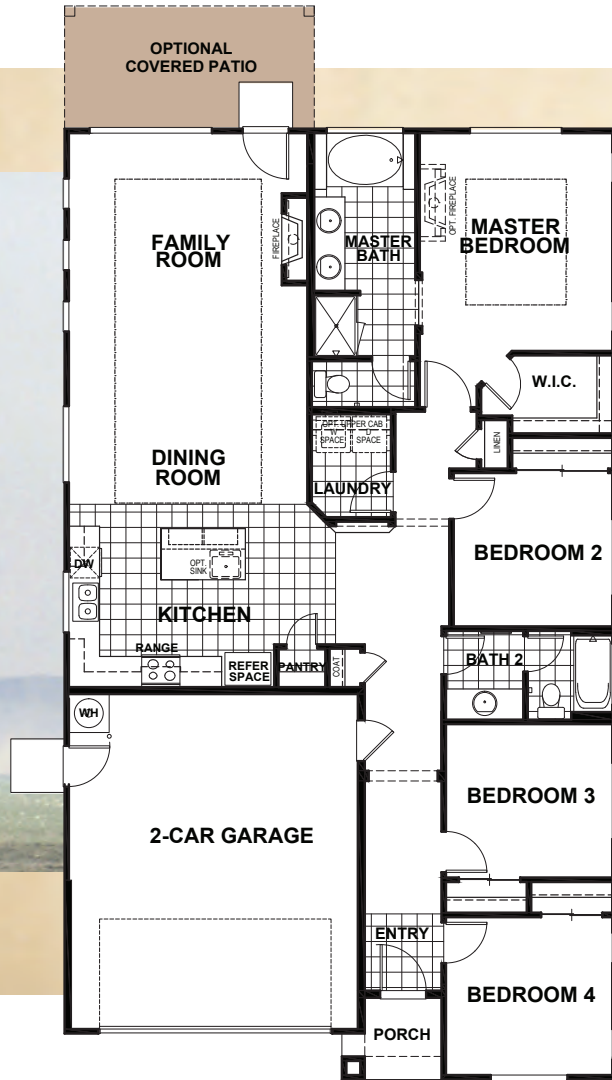

# ARROWLEAF

Approximately 1,722 Square Feet  
4 Bedrooms | 2 Bathrooms

Optional Covered Patio Available

Seeno Homes reserves the right to modify features, specifications, plans, elevations and pricing without notice and/or obligation. Standards and optional and specifications vary per plan type. All square footage is approximate. Not all features are available in all plans. Entry, porches, ceilings, window sizes and wall configurations vary per plan and elevation. All renderings, maps, displays and handouts are for illustration purposes only and may not accurately depict the actual condition of the item being represented. See our sales representatives for details. Prices subject to change without notice. 2017 © Seeno Homes