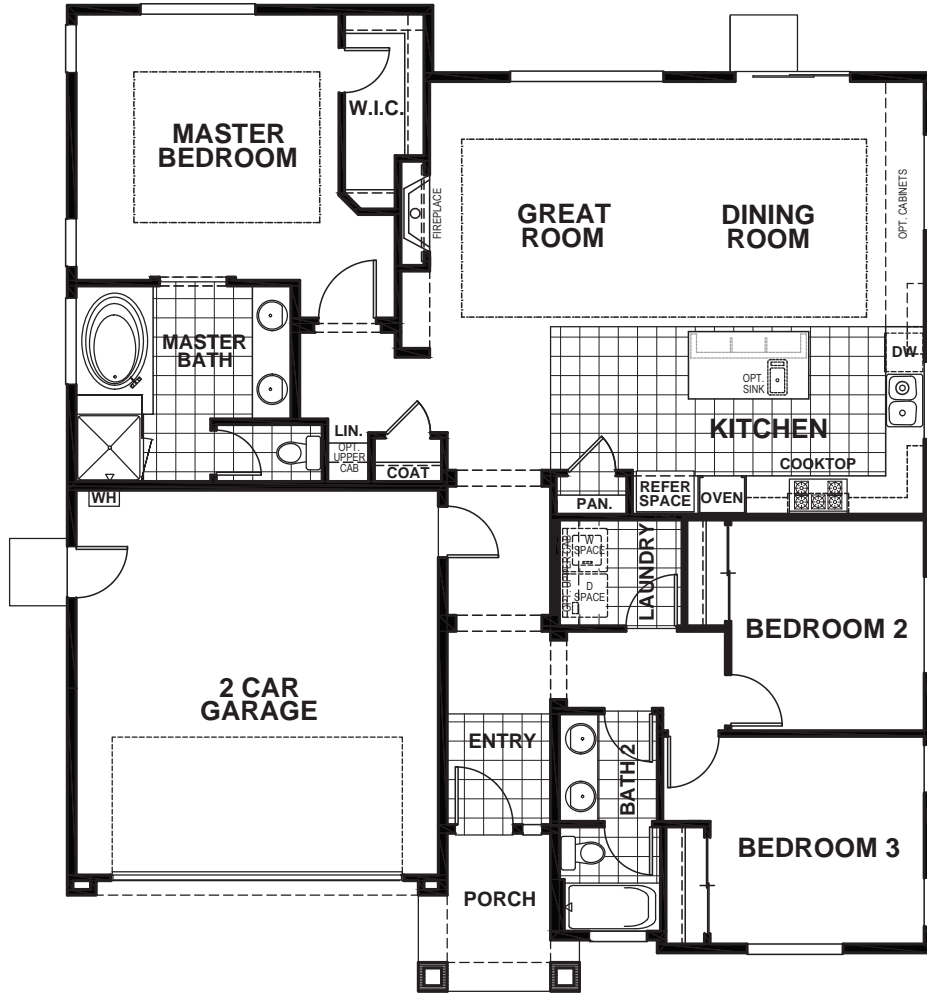

ALDRIDGE

APPROX 1,622 SQ FT | 3 BEDROOMS | 2 BATHS

ELEVATION A

ELEVATION B

ELEVATION C

Seeno Homes and Discovery Homes reserve the right to modify features, specifications, plans, elevations and pricing without notice and/or obligation. Standards and optional specifications vary per plan type. All square footage is approximate. Not all features are available in all plans. Entry, porches, ceilings, window sizes and wall configurations vary per plan and elevation. All renderings, maps, displays and handouts are for illustration purposes only and may not accurately depict the actual condition of the item being represented. See our sales representatives for details. Prices subject to change without notice. CA DRE#01519331