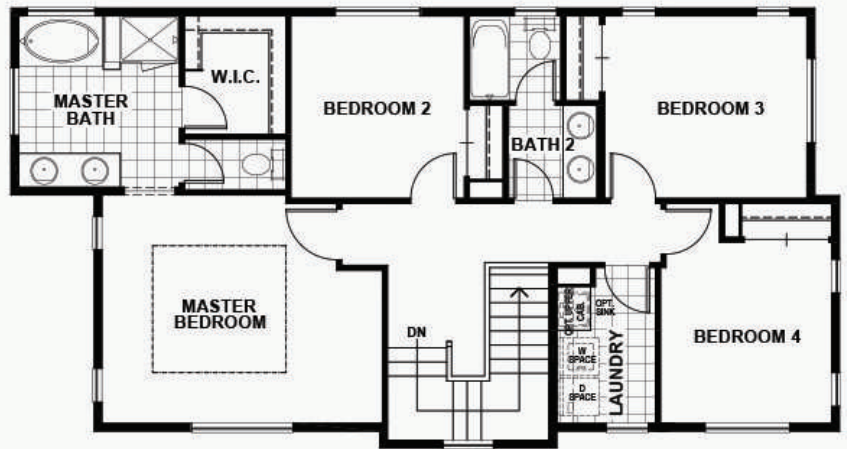

BROOK

APPROX 1,727 SQ FT | 4 BEDROOMS | 2.5 BATHS

FIRST FLOOR

SECOND FLOOR

ELEVATION A

ELEVATION B

ELEVATION C

ELEVATION D

Seeno Homes and Discovery Homes reserve the right to modify features, specifications, plans, elevations and pricing without notice and/or obligation. Standards and optional specifications vary per plan type. All square footage is approximate. Not all features are available in all plans. Entry, porches, ceilings, window sizes and wall configurations vary per plan and elevation. All renderings, maps, displays and handouts are for illustration purposes only and may not accurately depict the actual condition of the item being represented. See our sales representatives for details. Prices subject to change without notice. BRE#01519331