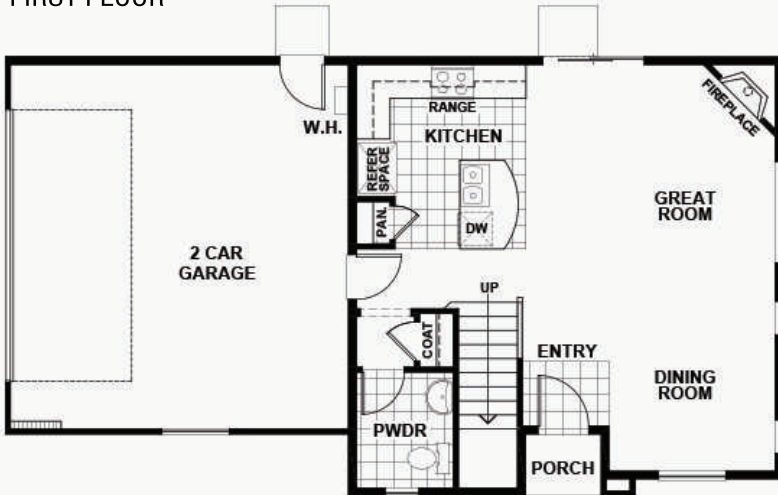

BROOK

APPROX 1,727 SQ FT | 4 BEDROOMS | 2.5 BATHS

FIRST FLOOR

SECOND FLOOR

ELEVATION A

ELEVATION B

ELEVATION C

ELEVATION D

Seeno Homes and Discovery Homes reserve the right to modify features, specifications, plans, elevations and pricing without notice and/or obligation. Standards and optional specifications vary per plan type. All square footage is approximate. Not all features are available in all plans. Entry, porches, ceilings, window sizes and wall configurations vary per plan and elevation. All renderings, maps, displays and handouts are for illustration purposes only and may not accurately depict the actual condition of the item being represented. See our sales representatives for details. Prices subject to change without notice. BRE#01519331